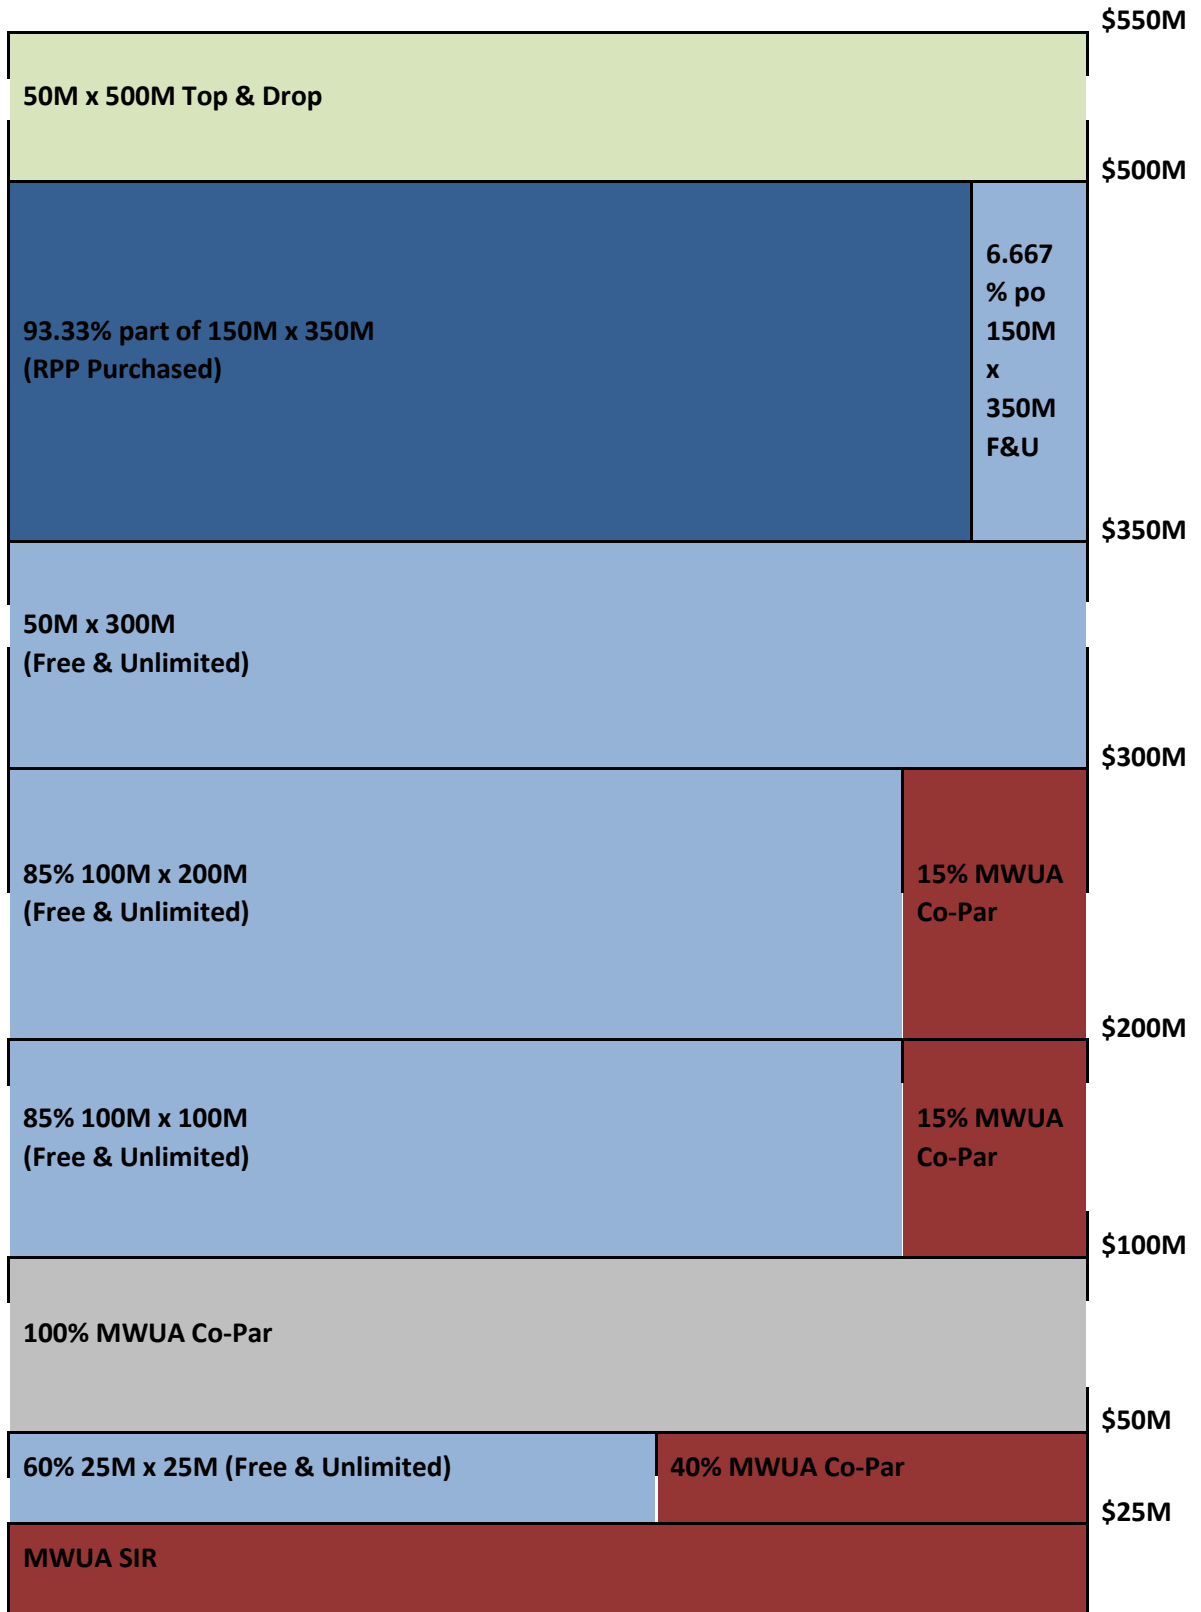

2022 BOUND PLACEMENT

 = retained by MWUA

-  = Direct & Facultative Capacity
-  = Treaty Capacity
-  = Top and Drop
-  = SIR / Not eligible for T&D