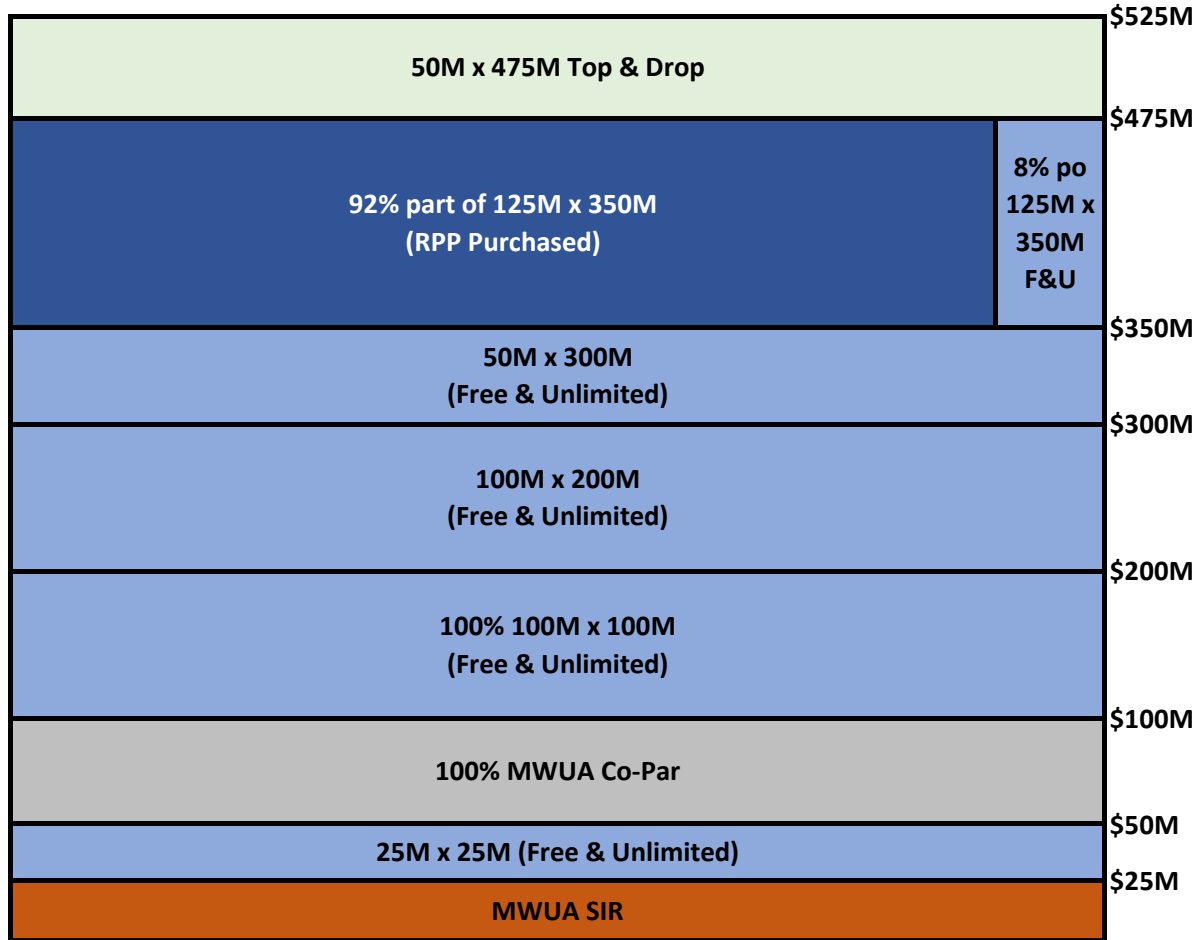

2021 BOUND PLACEMENT

- = retained by MWUA
- = Direct & Facultative Capacity
- = Treaty Capacity
- = Top and Drop
- = SIR / Not eligible for T&D